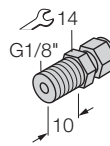

Compression fitting for direct mounting of temperature probes

**CF-P-3-G1/8-A4**

Compression fitting for direct mounting of temperature probes

**CF-P-3-N1/8-A4**

Compression fitting for direct mounting of temperature probes