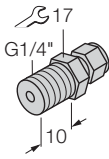

**CF-M-3-G1/8-A4**

Compression fitting for temperature probes

**CF-M-3-N1/8-A4**

Compression fitting for temperature probes

**CF-M-3-G1/4-A4**

Compression fitting for direct mounting of temperature probes

**CF-M-3-N1/4-A4**