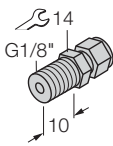

CF-P-3-G1/8-A4

Compression fitting for direct mounting of temperature probes