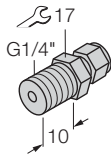

**CF-M-6-G1/4-A4**

Compression fitting for direct mounting of temperature probes

**CF-M-6-N1/4-A4**

Compression fitting for direct mounting of temperature probes

**CF-P-6-G1/4-A4**

Compression fitting  
for direct mounting of  
temperature probes