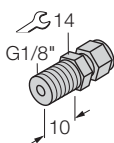

CF-3 – Compression fittings for 3 mm probes

CF-M-3-G1/8-A4

Compression fitting for temperature probes