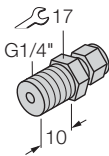

CF-P-3-G1/4-A4

Compression fitting for direct mounting of temperature probes