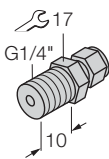

CF-6 – Compression fittings for 6 mm probes

CF-M-6-G1/4-A4

Compression fitting for direct mounting of temperature probes